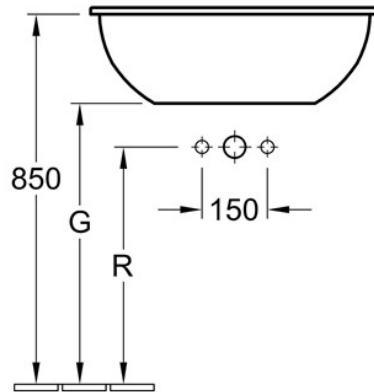

Loop&Friends Einbaubecken oval 500x335mm weiß

	A	B	C	D	G	K	R
6155 30	660	470	570	380	635	235	535
6155 31	660	470	570	380	635	235	535
6155 20	570	410	485	325	650	205	550
6155 21	570	410	485	325	650	205	550
6155 10	505	360	430	285	680	180	580
6155 11	505	360	430	285	680	180	580
6155 00	450	320	385	255	700	160	600
6155 01	450	320	385	255	700	160	600

Designation		Villeroy&Boch
LOOP & FRIENDS 6155 - Built-in washbasin - Table		
Altered:	10.08.2011 SEW	This drawing may not be copied or passed on to third parties or competitive companies without our permission. Villeroy & Boch accepts no liability whatsoever for these data and technical drawings. Other parties use them at their own risk. The dimensions indicated are not binding. Villeroy & Boch reserves the right to make product changes.
	Scale:	1 : 10
	Signed:	HARU
	Date:	Feb. 2003