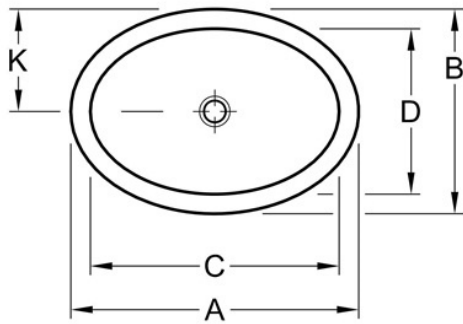

Loop&Friends Einbaubecken oval 500x335mm weiß

	A	B	C	D	G	K	R
6155 30	660	470	570	380	635	235	535
6155 31	660	470	570	380	635	235	535
6155 20	570	410	485	325	650	205	550
6155 21	570	410	485	325	650	205	550
6155 10	505	360	430	285	680	180	580
6155 11	505	360	430	285	680	180	580
6155 00	450	320	385	255	700	160	600
6155 01	450	320	385	255	700	160	600

Designation		Villeroy&Boch
LOOP & FRIENDS 6155 - Built-in washbasin - Table		
Altered:	10.08.2011 SEW	This drawing may not be copied or passed on to third parties or competitive companies without our permission. Villeroy & Boch accepts no liability whatsoever for these data and technical drawings. Other parties use them at their own risk. The dimensions indicated are not binding. Villeroy & Boch reserves the right to make product changes.
	Scale:	1 : 10
	Signed:	HARU
	Date:	Feb. 2003