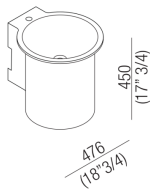

Washbasins In-Out
ACER1063RZ

Benedini Associati, 2010

Wall mounted washbasin with tap hole

Finishes

White Exmar
ACER1063RZ

Circular washbasin in white Exmar with or without tap hole, without overflow. Available in a wall mounted model, with stainless steel floor-standing frame or with column. Assembly kit included. Wall mounted and frame models use waste .MET0563. The column washbasin model is available with wall or floor drainage. Materials used: Exmar.

Height:	45.0 cm	17" 3/4 inches
Diameter:	48.0 cm	18" 7/8 inches
Weight:	30.0 kg	66 lbs
Packaging measurements:	57 x 63 x 55 cm	22"4/8 x 22"4/8 x 37"3/8 inches
Weight with packaging:	33.0 kg	73 lbs

Main dimensions