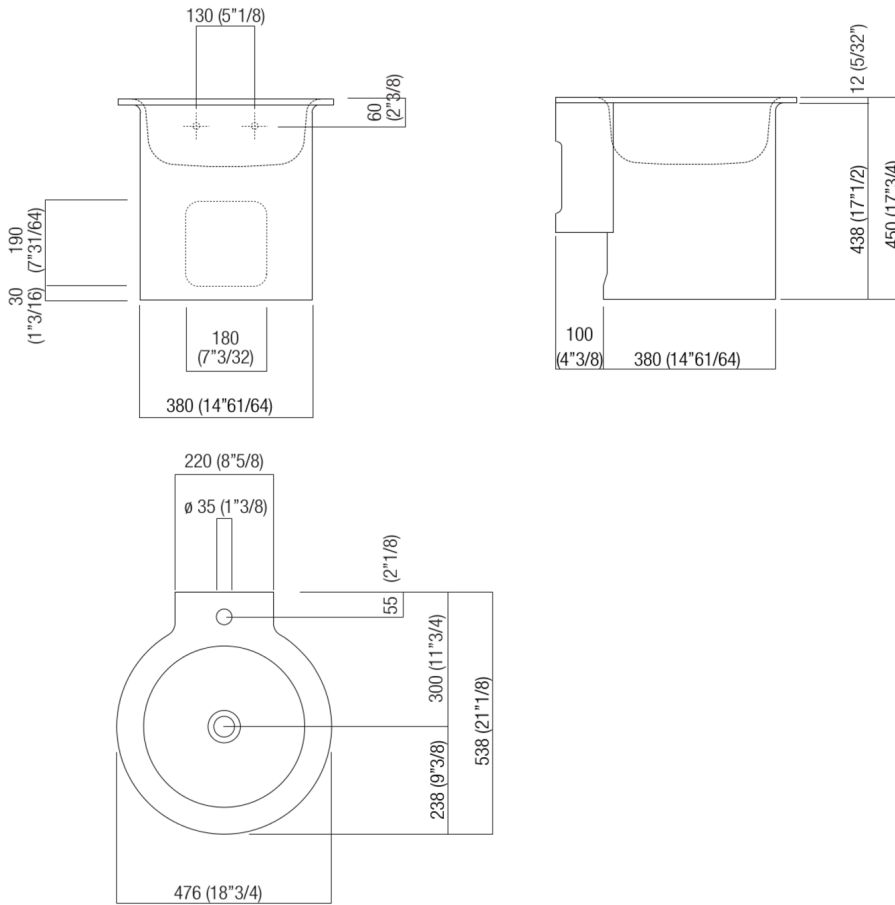

Washbasins In-Out
ACER1063RZ

Benedini Associati, 2010

Wall mounted washbasin with tap hole

Finishes

White Exmar
ACER1063RZ

Circular washbasin in white Exmar with or without tap hole, without overflow. Available in a wall mounted model, with stainless steel floor-standing frame or with column. Assembly kit included. Wall mounted and frame models use waste .MET0563. The column washbasin model is available with wall or floor drainage. Materials used: Exmar.

Height:	45.0 cm	17" 3/4 inches
Diameter:	48.0 cm	18" 7/8 inches
Weight:	30.0 kg	66 lbs
Packaging measurements:	57 x 63 x 55 cm	22"4/8 x 22"4/8 x 37"3/8 inches
Weight with packaging:	33.0 kg	73 lbs

Main dimensions

Installation notes

Scarico per sifone a bottiglia
Drain for bottle trap

*h.consigliata / advised h.