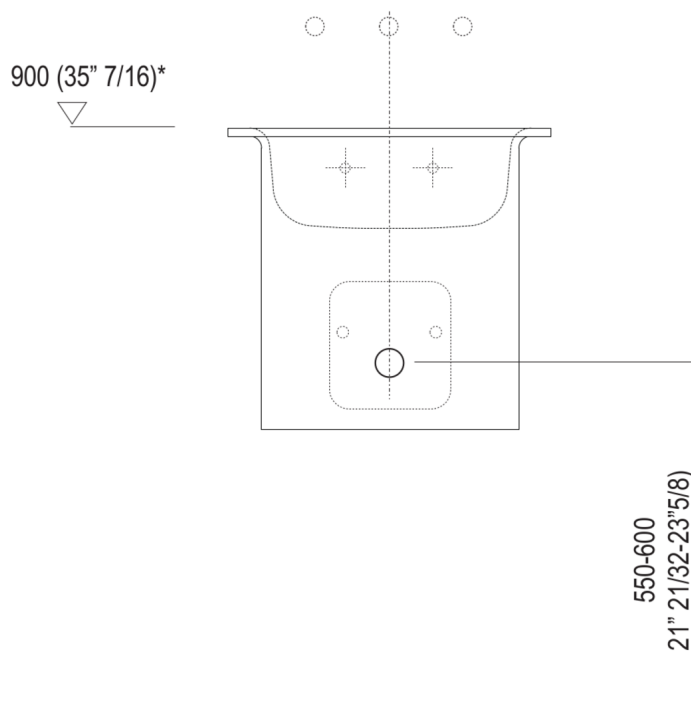

Washbasins In-Out
ACER1063RZ

Benedini Associati, 2010

Wall mounted washbasin with tap hole

Finishes

White Exmar
ACER1063RZ

Circular washbasin in white Exmar with or without tap hole, without overflow. Available in a wall mounted model, with stainless steel floor-standing frame or with column. Assembly kit included. Wall mounted and frame models use waste .MET0563. The column washbasin model is available with wall or floor drainage. Materials used: Exmar.

Height:	45.0 cm	17" 3/4 inches
Diameter:	48.0 cm	18" 7/8 inches
Weight:	30.0 kg	66 lbs
Packaging measurements:	57 x 63 x 55 cm	22"4/8 x 22"4/8 x 37"3/8 inches
Weight with packaging:	33.0 kg	73 lbs

Main dimensions

Installation notes

Scarico per sifone a bottiglia
Drain for bottle trap

*h.consigliata / advised h.