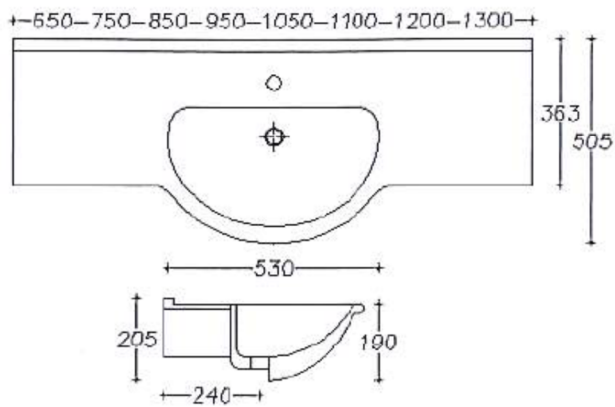

Arte Bagno Waschbecken 85x50cm

Arte bagno lavabo 85x50cm

Lavabo integrato in ceramica
White integrated basin in ceramic

L 65

L 75

L 85

L 95

L 105

L 110

L 120

L 130