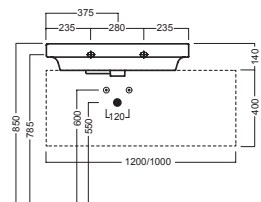

YAA3
portasciugamano
90° dx/sx
90° towel holder rh/lh

YXMQ (Bl-White)
YXMR (CR-Chrome)
piletta con tappo "Up & Down"
drain siphon with "Up & Down" cap

Y1L095
Y1L194
Y1L293
mobile 75, h. 36 - 1 cassetto
furniture 75, h. 36 - 1 drawer

Y1L695
Y1L894
Y1L795
mobile 75, h. 48 - 2 cassetti
furniture 75, h. 48 - 2 drawers

DISEGNO TECNICO TECHNICAL DESIGN

con sifone salvaspazio - with space saver trap_Y1M5

SLIDING wood system_taglio 1 sx - cut 1 lh