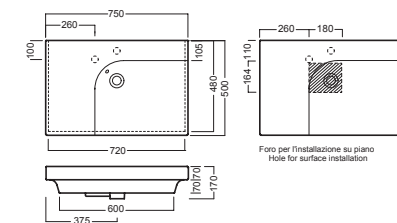

G-75 DX

750x500

Lavabo 75x50 cm destro sospeso a muro.
Installabile anche su mobile, con SLIDING Wood System o in appoggio su piano.

Wall-hung right washbasin, size 75x50 cm.
Can also be mounted on a custom made custom-made furniture, with SLIDING Wood System or mounted on a surface.

YAA3
portasciugamano
90° dx/sx
90° towel holder rh/lh

YXMQ (Bl-White)
YXMR (CR-Chrome)
piletta con tappo "Up & Down"
drain siphon with "Up & Down" cap

Y1L095
Y1L194
Y1L293
mobile 75, h. 36 - 1 cassetto
furniture 75, h. 36 - 1 drawer

Y1L695
Y1L894
Y1L795
mobile 75, h. 48 - 2 cassetti
furniture 75, h. 48 - 2 drawers

DISEGNO TECNICO TECHNICAL DESIGN

con sifone salvaspazio - with space saver trap_Y1M5

SLIDING wood system_taglio 1 sx - cut 1 lh