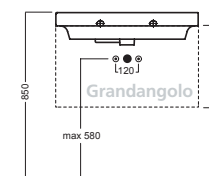

YAA3
portasciugamano
90° dx/sx
90° towel holder rh/lh

YXMQ (Bl-White)
YXMR (CR-Chrome)
piletta con tappo "Up & Down"
drain siphon with "Up & Down" cap

Y1L095
Y1L194
Y1L293
mobile 75, h. 36 - 1 cassetto
furniture 75, h. 36 - 1 drawer

Y1L695
Y1L894
Y1L795
mobile 75, h. 48 - 2 cassetti
furniture 75, h. 48 - 2 drawers

DISEGNO TECNICO TECHNICAL DESIGN

con sifone salvaspazio - with space saver trap_Y1M5

SLIDING wood system_taglio 1 sx - cut 1 lh