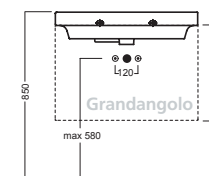

con base SLIDING WOOD SYSTEM
with SLIDING WOOD SYSTEM side unit

ACCESSORI ACCESSORIES

YR47
fissaggio lavabo
fixing bolt for washbasin

YXMY
sifone di scarico
drain trap

Y1M5
sifone salvaspazio
space saver trap

YAA3
portasciugamano
90° dx/sx
90° towel holder rh/lh

YXMQ (Bl-White)
YXMR (CR-Chrome)
piletta con tappo "Up & Down"
drain siphon with "Up & Down" cap

Y1L095
Y1L194
Y1L293
mobile 75, h. 36 - 1 cassetto
furniture 75, h. 36 - 1 drawer

Y1L695
Y1L894
Y1L795
mobile 75, h. 48 - 2 cassetti
furniture 75, h. 48 - 2 drawers

DISEGNO TECNICO TECHNICAL DESIGN

con sifone salvaspazio - with space saver trap_Y1M5

SLIDING wood system_taglio 1 sx - cut 1 lh